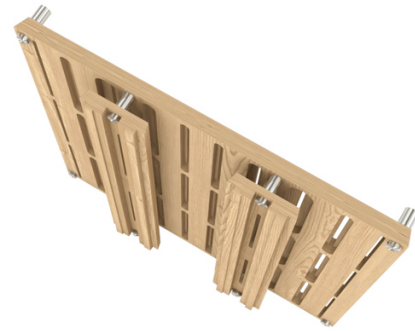

Characteristics: DIFFUSE Elite combines elements of our DIFFUSE Signature and DIFFUSE High treatments in a single refined package. Full bandwidth diffusion from 600hz - 12,000hz and modular variability set DIFFUSE Elite in a class of its own regarding acoustical performance and bespoke room tuning. Artisan-level craftsmanship and attention to details elevate DIFFUSE Elite to the highest echelon of interior treatment.

Finishes: Maple hardwood (front) and Baltic Birch cores (rear) are available in a variety of stains, paints, and veneers to suit any interior finish.

Mounting: Standoffs in three different lengths - 1.00, 1.75, and 2.50 inches. Consult an acoustical engineer for the appropriate application.