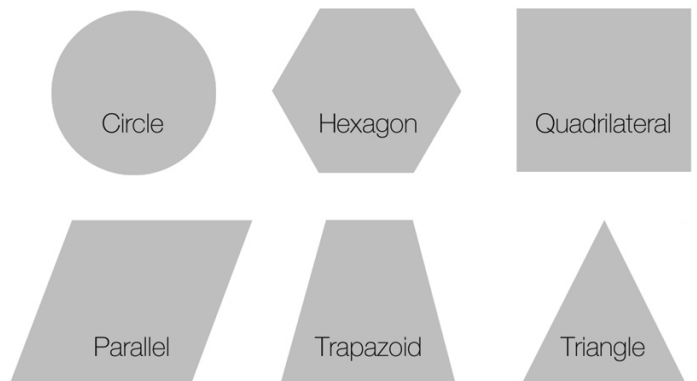

Easy Acoustic Treatment Meets Easy Design

ABSORB 2D absorption panels provide streamlined design for our most popular application. When applied on interior walls and ceilings, ABSORB products reduce auditory stress by increasing sound coherence and intelligibility.

Application: Schools, offices, libraries, public spaces, restaurants, coffee shops, breweries, performance spaces, auditoria, recital halls, lecture halls, band practice facilities, orchestra pits, recording studios, recording control rooms, broadcast studios, production and post-production facilities, critical listening rooms, home theaters, and conference rooms.

Characteristics: ABSORB is a wide bandwidth acoustic absorption product for increased acoustical clarity. Various shapes and sizes provide interior designers and architects with a wide array of design options for an artistic and visually pleasing space.

Mounting: Mount with Roto-fast clips, Z-clips, impaling clips or appropriate construction adhesive.

Finishes: Available in 6 unique shapes in various sizes and wrapped with premium acoustical fabrics from Guilford of Maine in a wide array of colors.

Panel Size Options: ABSORB Panels are available in various sizes depending on the shape. Shapes only available in 1" thickness. Quadrilateral panels are available in any size or thickness up to 4".

Fire and Environmental: Fiberglass products are Class A fire rated. LEED v4 credit and pilot credit qualified.

Acoustical Data: Extensive acoustical test data is available through our website including absorption tests in agreement with ASTM C-423.