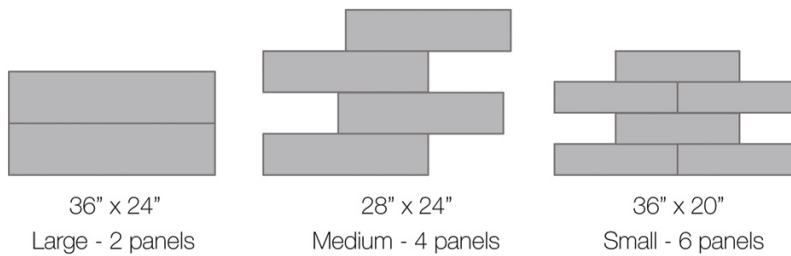

ABSORB^{2D}

Quadrilateral

Quad panels are available in any size or thickness up to 4". Here are our standard design elements (available in 1" thickness only).