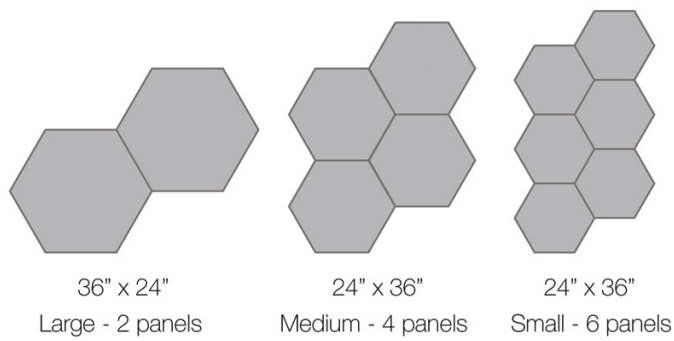

ABSORB^{2D}

Quadrilateral

Quad panels are available in any size or thickness up to 4". Here are our standard design elements (available in 1" thickness only).

Hexagon

Trapazoid